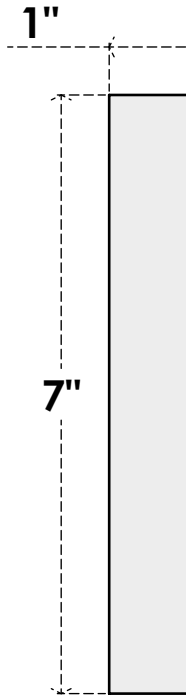

ROSP070X070X100SDG00

7"W X 7"H X 1"P STANDARD SEDGWICK ROSETTE WITH SQUARE EDGE, ARCHITECTURAL GRADE PVC

FRONT

SIDE

EKENA MILLWORK
2300 WEST MAIN ST.
CLARKSVILLE, TX 75426
TOLL FREE: 866-607-0453
WWW.EKENAMILLWORK.COM

NOTES

1. INSTALLATION TO BE COMPLETED IN ACCORDANCE WITH MANUFACTURER'S SPECIFICATIONS.
2. DRAWING MAY NOT BE TO SCALE
3. THIS DRAWING IS INTENDED FOR DESIGN AND PLANNING PURPOSES ONLY.
4. ALL INFORMATION CONTAINED HEREIN WAS CURRENT AT THE TIME OF DEVELOPMENT BUT MUST BE REVIEWED AND APPROVED BY THE PRODUCT MANUFACTURER TO BE CONSIDERED ACCURATE.
5. ARCHITECTURAL GRADE PVC PRODUCTS ARE MADE FROM EXPANDED CELLULAR PVC AND COME NATURALLY WHITE BUT MAY BE PAINTED