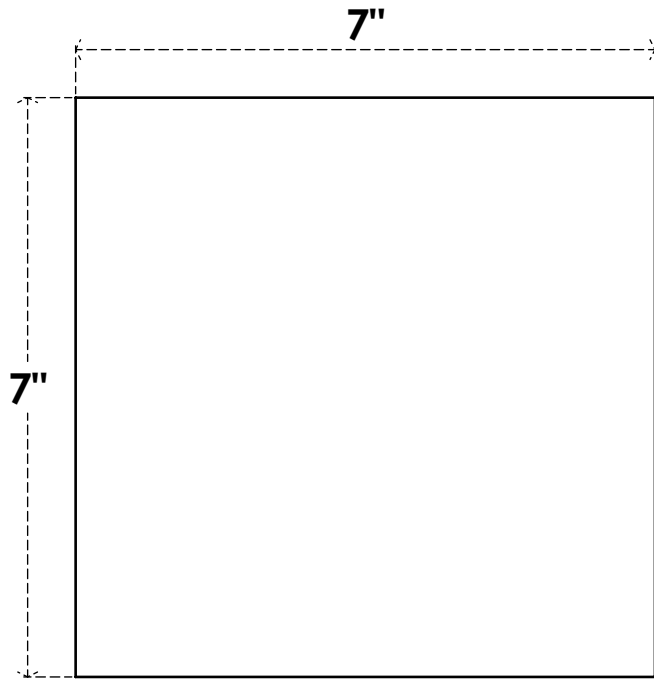

ROSP070X070X100SDG00

7"W X 7"H X 1"P STANDARD SEDGWICK ROSETTE WITH SQUARE EDGE, ARCHITECTURAL GRADE PVC

FRONT

SIDE

EKENA MILLWORK
2300 WEST MAIN ST.
CLARKSVILLE, TX 75426
TOLL FREE: 866-607-0453
WWW.EKENAMILLWORK.COM